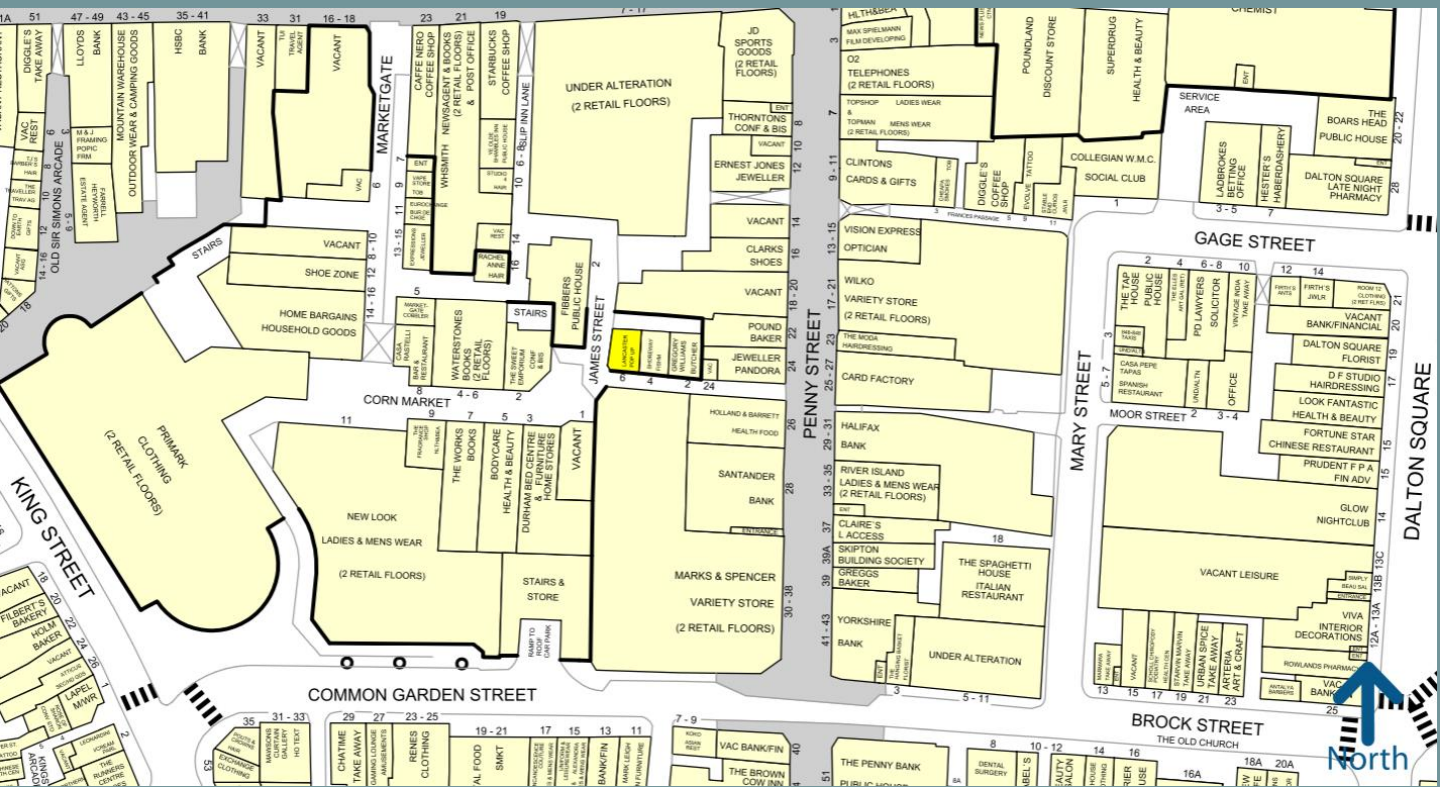

Chris Nutter
07927561994

chris@barkerproudlove.co.uk

A unique opportunity designed and brought to you by

contemporary.

by barker proudlove

Follow us for more

@contemporarybybp

The Lancaster Pop Up is located in the heart of Lancaster, next to high street giant, Marks and Spencer. Opening your own shop doesn't need to be difficult. It really can be as simple as this: