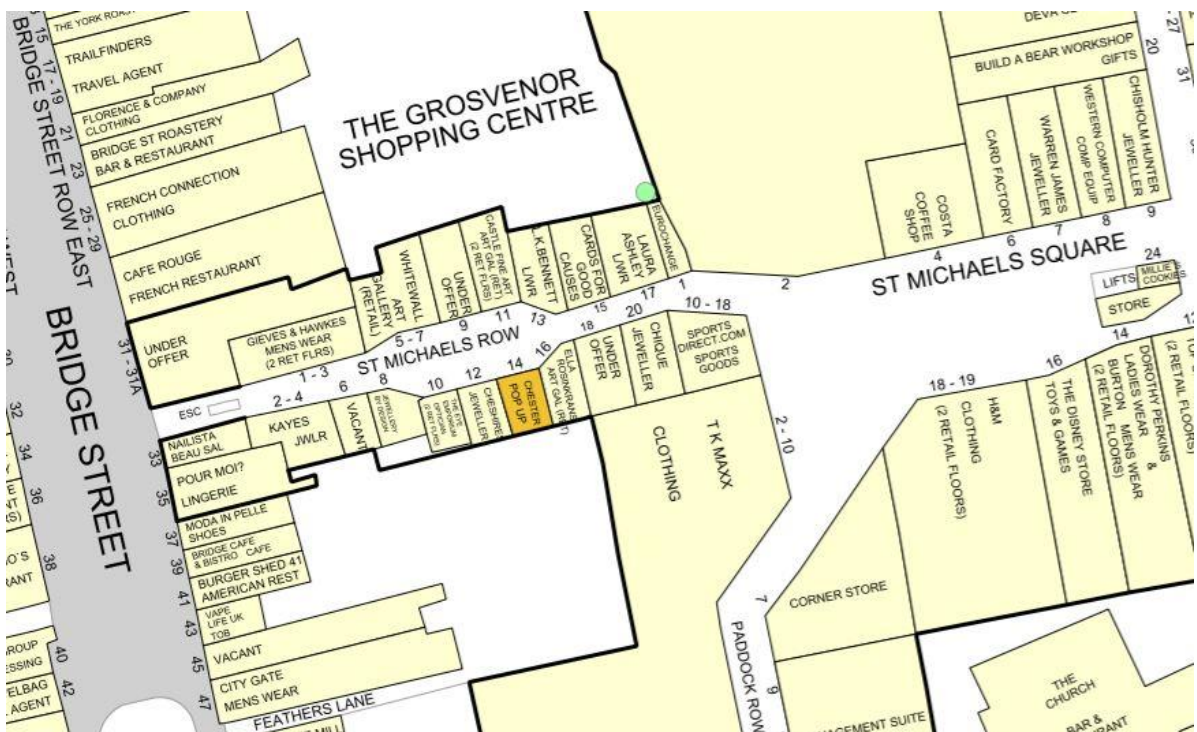

Jessica@barkerproudlove.co.uk | Chris@barkerproudlove.co.uk
07885127366 | 07927561994

Chester

pop up

The Chester Pop Up is located in the Grade II listed arcade, which is part of The Grosvenor Centre. Opening your own shop doesn't need to be difficult. It really can be as simple as this: